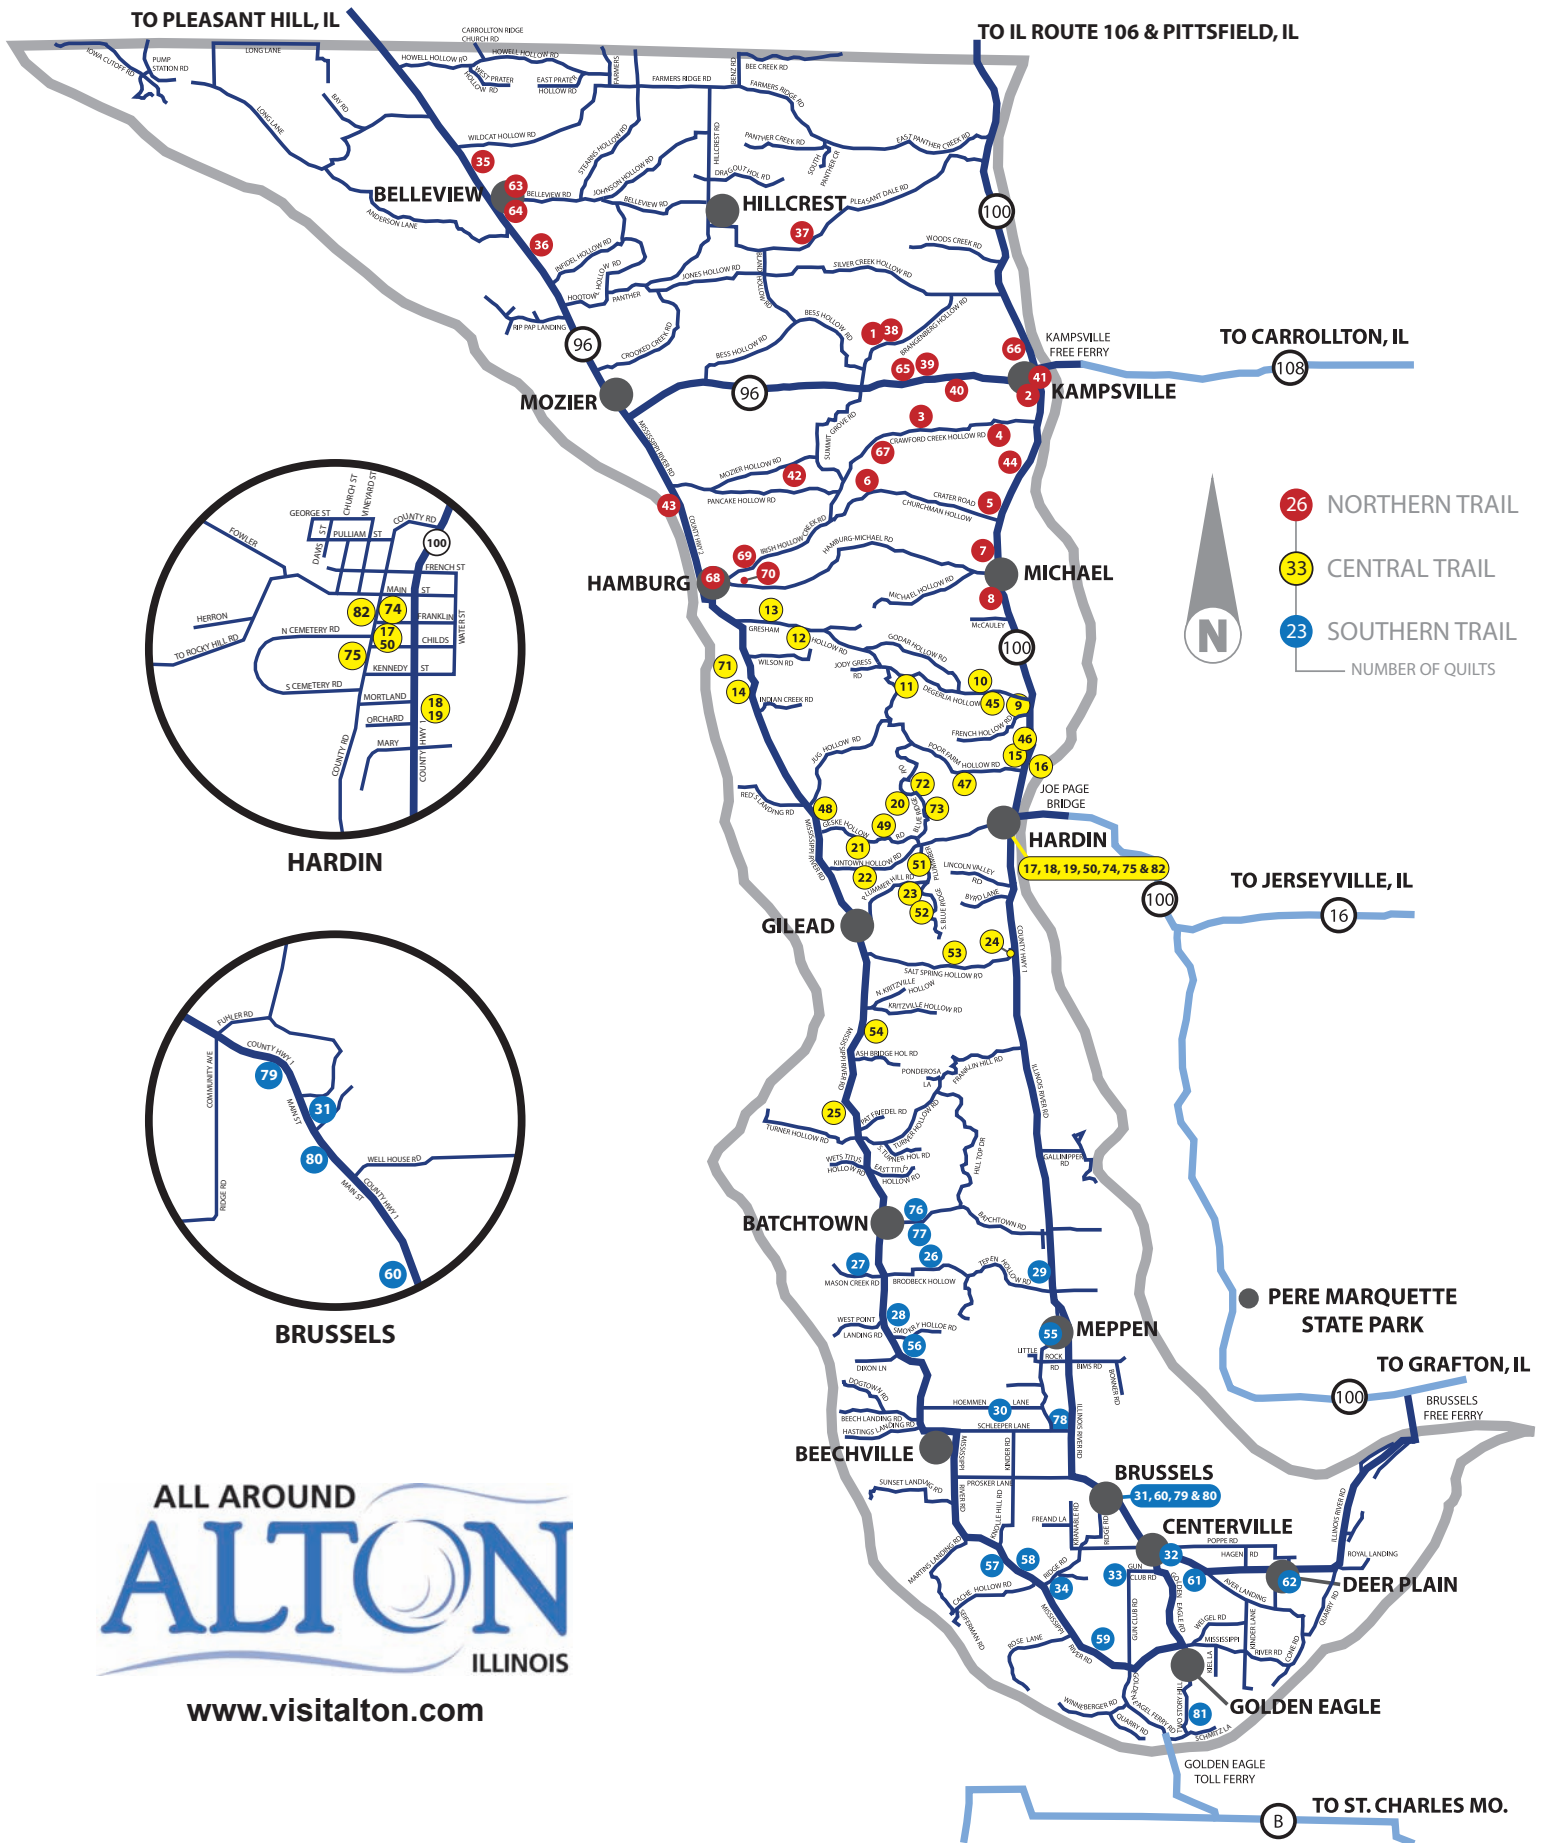

CALHOUN COUNTY BARN QUILT TRAIL

ALL AROUND
ALTON
 ILLINOIS

www.visitalton.com

PLEASE BE RESPECTFUL OF PRIVATE PROPERTY AND REMAIN ON PUBLIC ROADS, THANK YOU!